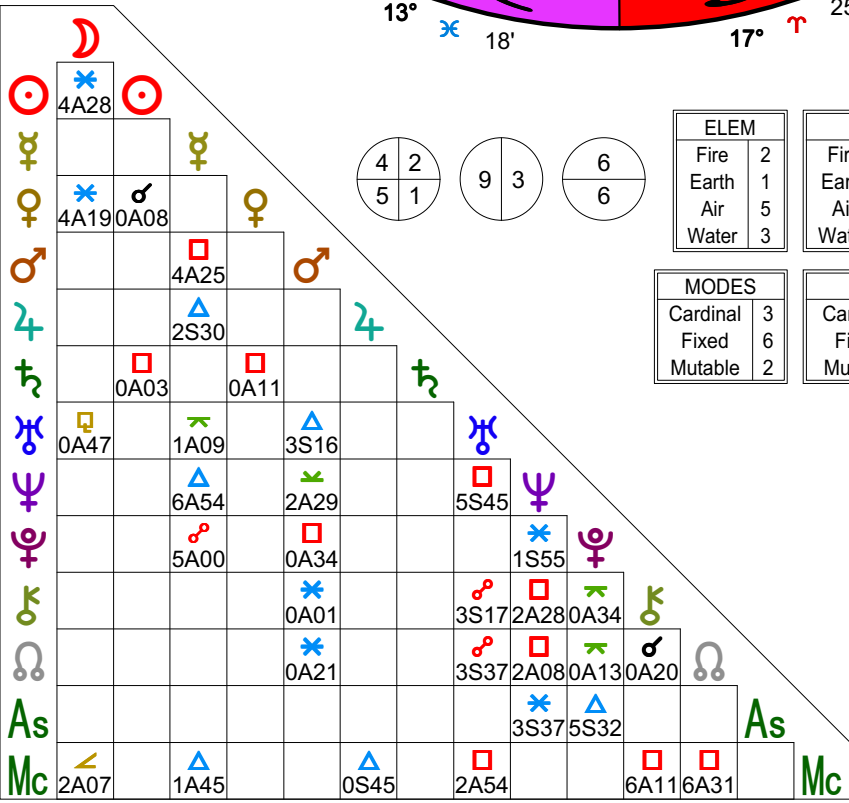

CHINESE YEAR	
Yang Wood - Horse	

Sg	Name
♈	Aries
♉	Taurus
♊	Gemini
♋	Cancer
♌	Leo
♍	Virgo
♎	Libra
♏	Scorpio
♐	Sagittarius
♑	Capricorn
♒	Aquarius
♓	Pisces

Asp	Name	Angle
♋♌	Conjunction	0°00'
♋♏	Opposition	180°00'
♋♍	Trine	120°00'
♋♎	Square	90°00'
♋♊	Sextile	60°00'
♋♏	Semisquare	45°00'
♋♒	Sesquisquare	135°00'
♋♑	Semisextile	30°00'
♋♓	Quincunx	150°00'

ELEM	
Fire	2
Earth	1
Air	5
Water	3

ELEMENTS	
Fire	█
Earth	█
Air	█
Water	█

MODES	
Cardinal	3
Fixed	6
Mutable	2

MODES	
Cardinal	█
Fixed	█
Mutable	█

Hs	Long.
1	29°♐41
2	05°♑03
3	13°♒18
4	17°♓25
5	14°♈51
6	07°♉51
7	29°♊41
8	05°♋03
9	13°♌18
10	17°♍25
11	14°♎51
12	07°♏51